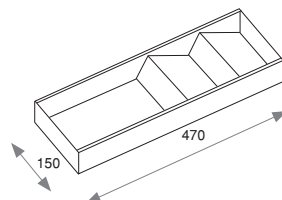

Finition/Finishing		Emballage/Packaging	Cod.
Gris anthracite/Anthracite grey	■	1 UN	3069235

Acier et bois/Steel and wood

Porte-couteaux Orderbox 150x470 pour tiroir
Knife holder Orderbox 150x470 for drawer