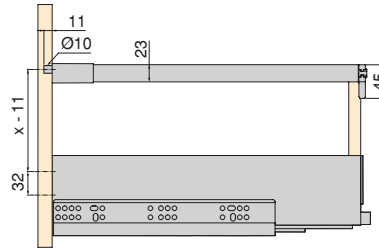

Paire de tringles de rehausse pour tiroir de cuisine et salle de bain
Set of gallery rails for kitchen and bathroom drawers

Profondeur/Depth	Finition/Finishingn	Emballage/Packaging	Cod.
270	Blanc/White	☐ 20 JEU/SET	3110612
300	Blanc/White	☐ 20 JEU/SET	3110112
350	Blanc/White	☐ 20 JEU/SET	3110212
400	Blanc/White	☐ 20 JEU/SET	3110312
450	Blanc/White	☐ 20 JEU/SET	3110412
500	Blanc/White	☐ 20 JEU/SET	3110512
300	Gris/Grey	☒ 20 JEU/SET	3110125
350	Gris/Grey	☒ 20 JEU/SET	3110225
400	Gris/Grey	☒ 20 JEU/SET	3110325
450	Gris/Grey	☒ 20 JEU/SET	3110425
500	Gris/Grey	☒ 20 JEU/SET	3110525
270	Gris anthracite/Anthracite grey	☒ 20 JEU/SET	3110635
300	Gris anthracite/Anthracite grey	☒ 20 JEU/SET	3110135
350	Gris anthracite/Anthracite grey	☒ 20 JEU/SET	3110235
400	Gris anthracite/Anthracite grey	☒ 20 JEU/SET	3110335
450	Gris anthracite/Anthracite grey	☒ 20 JEU/SET	3110435
500	Gris anthracite/Anthracite grey	☒ 20 JEU/SET	3110535

Acier/Steel

Support avant de la main courante avec vis de tiroir
Front hooks for drawer railing with screw mounting for drawers

Finition/Finishingn	Emballage/Packaging	Cod.
Gris/Grey ☒	200 UN	3110021

Plastique/Plastic