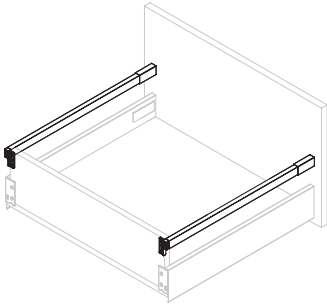

Paire de tringles de rehausse pour tiroir de cuisine et salle de bain
Set of gallery rails for kitchen and bathroom drawers

Profondeur/Depth	Finition/Finishingn	Emballage/Packaging	Cod.
270	Blanc/White	☐ 20 JEU/SET	3110612
300	Blanc/White	☐ 20 JEU/SET	3110112
350	Blanc/White	☐ 20 JEU/SET	3110212
400	Blanc/White	☐ 20 JEU/SET	3110312
450	Blanc/White	☐ 20 JEU/SET	3110412
500	Blanc/White	☐ 20 JEU/SET	3110512
300	Gris/Grey	☒ 20 JEU/SET	3110125
350	Gris/Grey	☒ 20 JEU/SET	3110225
400	Gris/Grey	☒ 20 JEU/SET	3110325
450	Gris/Grey	☒ 20 JEU/SET	3110425
500	Gris/Grey	☒ 20 JEU/SET	3110525
270	Gris anthracite/Anthracite grey	☒ 20 JEU/SET	3110635
300	Gris anthracite/Anthracite grey	☒ 20 JEU/SET	3110135
350	Gris anthracite/Anthracite grey	☒ 20 JEU/SET	3110235
400	Gris anthracite/Anthracite grey	☒ 20 JEU/SET	3110335
450	Gris anthracite/Anthracite grey	☒ 20 JEU/SET	3110435
500	Gris anthracite/Anthracite grey	☒ 20 JEU/SET	3110535

Acier/Steel

Support avant de la main courante avec vis de tiroir
Front hooks for drawer railing with screw mounting for drawers

Finition/Finishingn	Emballage/Packaging	Cod.
Gris/Grey ☒	200 UN	3110021

Plastique/Plastic