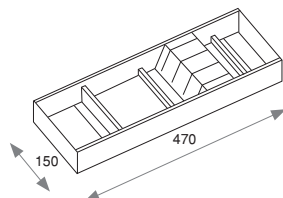

Finition/Finishing		Emballage/Packaging	Cod.
Gris anthracite/Anthracite grey	■	1 UN	3069335

Acier et bois/Steel and wood